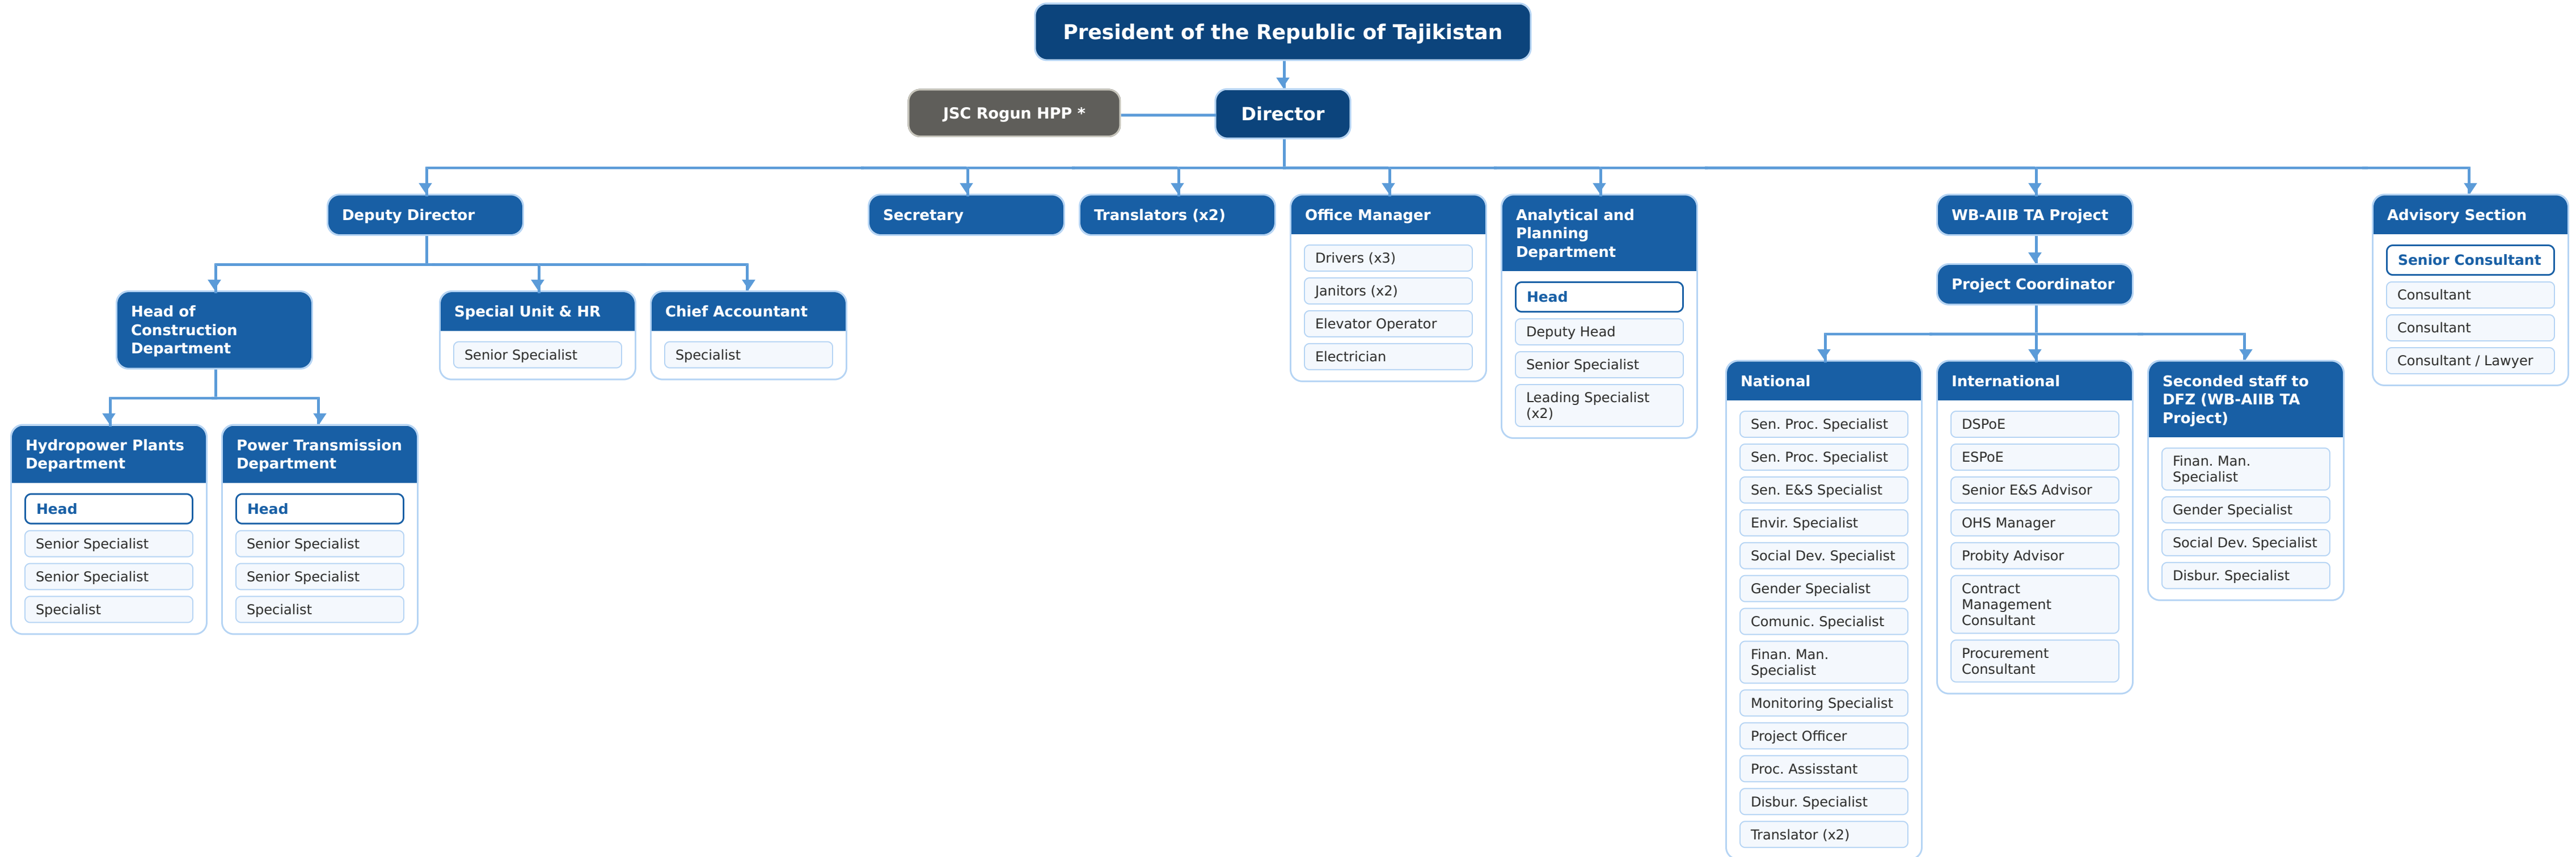

# Organization Chart of Rogun PMG (Executing Agency)

\* JSC Rogun HPP — affiliated entity coordinating with the Director.